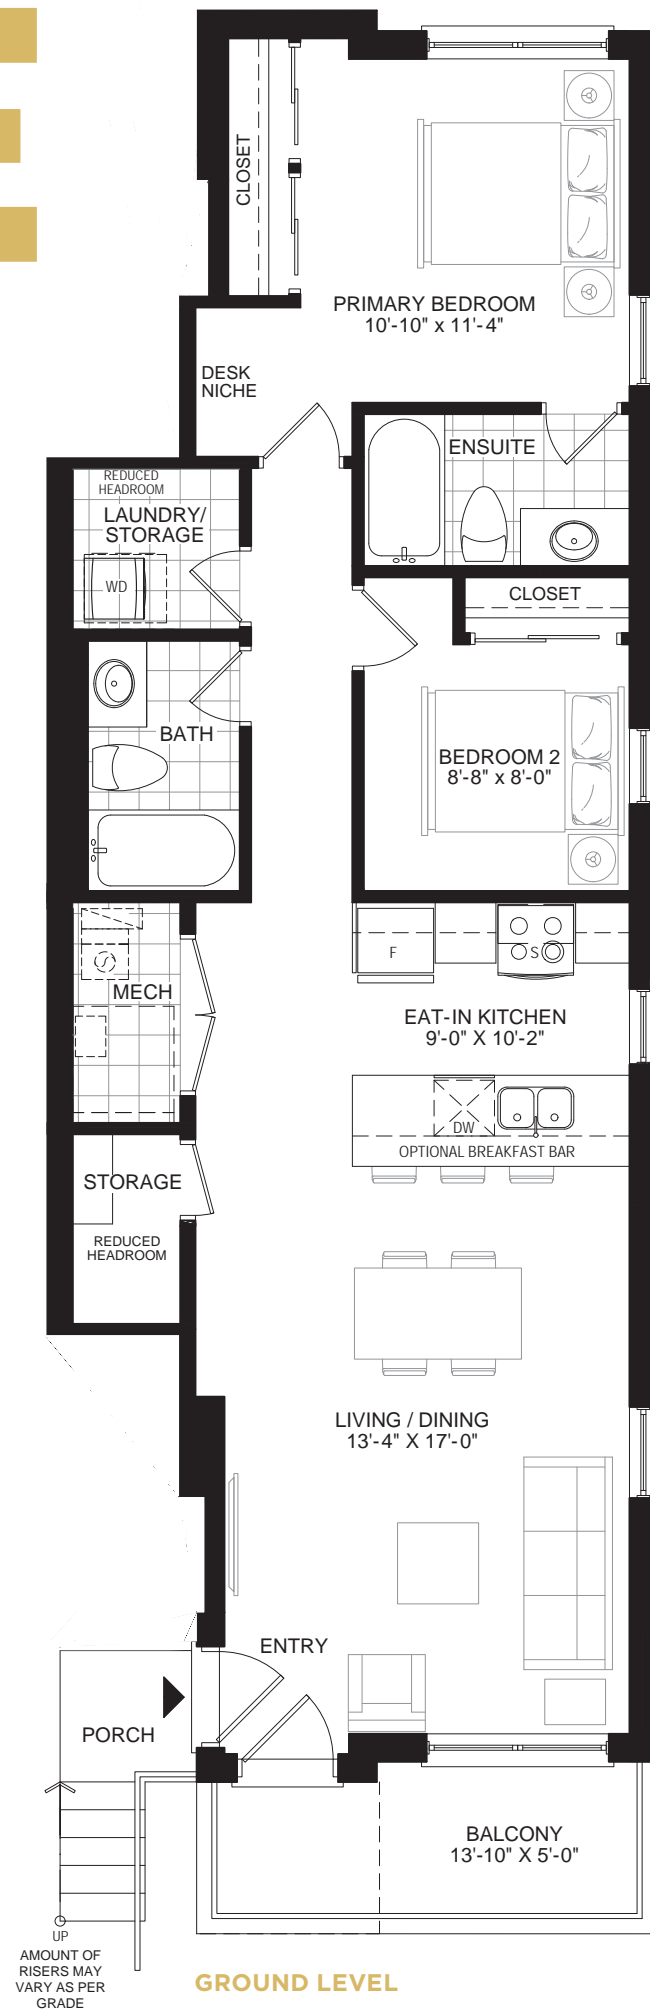

# 2CE

2 BEDROOM  
1,000 SQ.FT.

BLOCK 2 & 3 FRONT

BLOCK 2 & 3 REAR

SPECIFICATIONS ARE SUBJECT TO CHANGE WITHOUT NOTICE. ACTUAL USABLE SPACE MAY VARY FROM STATED FLOOR AREA. ALL ROOM DIMENSIONS SHOWN ARE APPROXIMATE AND MAY VARY BETWEEN INTERIOR AND CORNER UNITS. ALL RENDERINGS ARE ARTIST'S CONCEPT. E. & O. E.