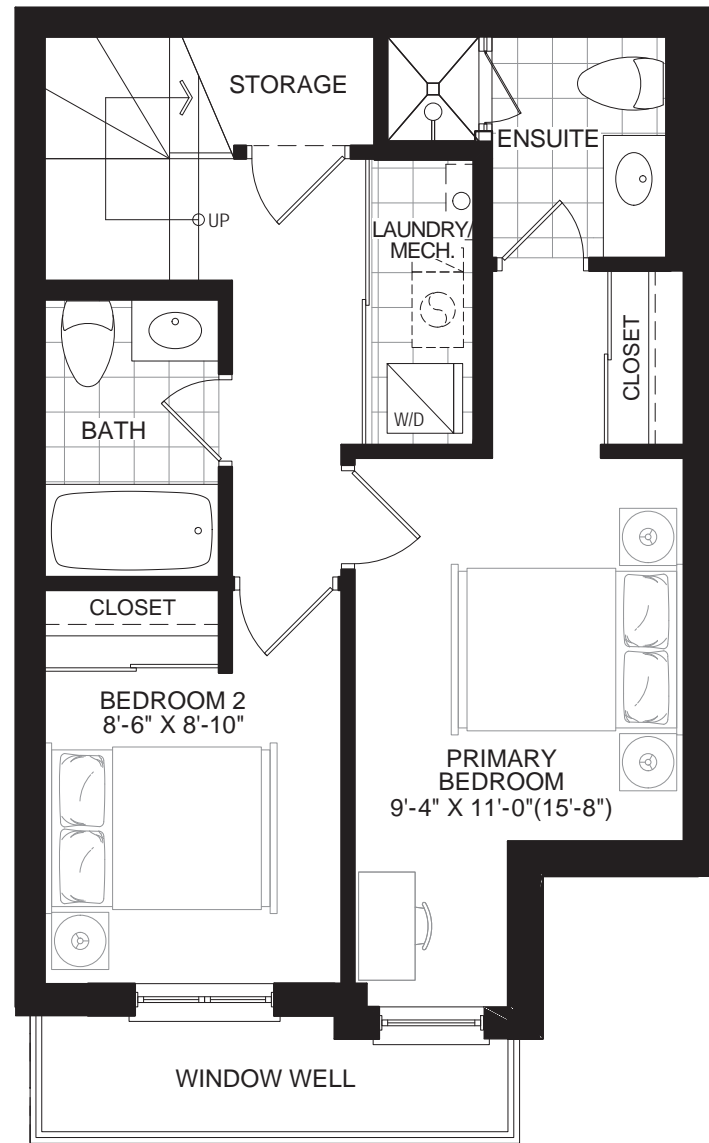

# 2D

2 BEDROOM  
1,028 SQ.FT.

BLOCK 1 FRONT

BLOCK 1 REAR